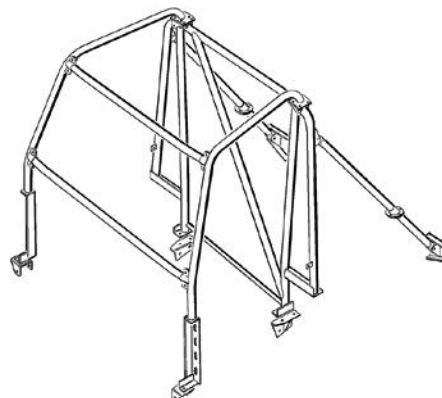

Product dimensions (HxWxD):	46mm x 74mm x 48mm
Weight (kg)	0.1920
Voltage	3.7
Wattage	10.36
Amps Output	2800

Defender High Output Heater Matrix

DA4743

Defender 90 & 110 Allisport uprated high output heater matrix with high quality vacuum brazed cores. This is designed to be an uprated replacement for early model Defender with bent pipes. Manufactured to British Standard.

Safety Devices Roll Cage

FRC9845X

Qty 100
Differential thrust washer

RBL0927SSS - Right hand drive **RBL0927SSSLHD** - Left hand drive

8 Point multi-point external/internal bolt-in roll cage.

Internal single hoop, external front legs, long backstays to rear chassis. For vehicles without rear headlining. Made to Camel Trophy specification. Fits vehicles with bulk head only. Black.

Defender 90	Td5 - Hard top 3-door - 1998 - 2006
Defender 90	300Tdi - Hard top 3-door - 1994 - 1997
Defender 90	200Tdi - Hard top 3-door - 1990 - 1993
Ninety	Hard top 3-door - 1983 - 1990

Note - Models between 1983 - 1988 had 3 raised ribs on the roof approx 22mm tall. This kind of roof does not work with our external roll cages as the hoops will clash with them.